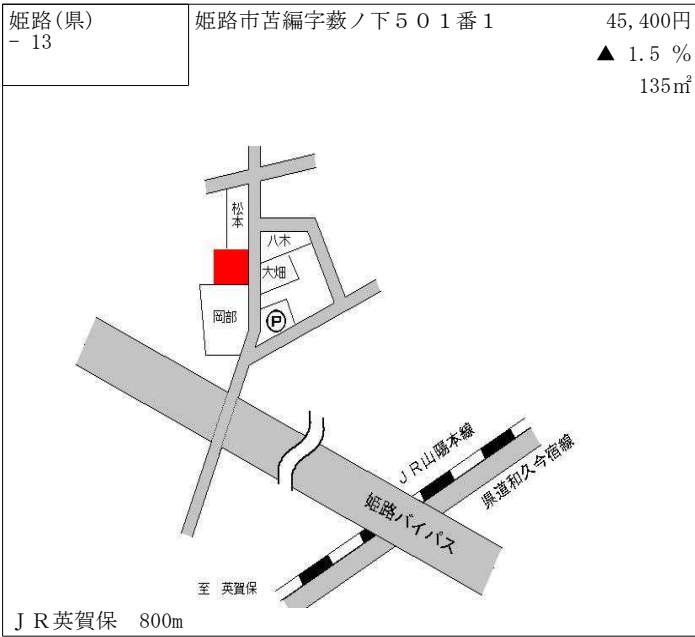

山陽電鉄妻鹿 1.1km

姫路(県) - 5	姫路市書写字大道326番1	52,500円 ▲ 0.9 % 302㎡
--------------	---------------	----------------------------

J R 余部 2.1km

姫路(県) - 6	姫路市御国野町御着字北代1068番35	58,000円 0.0 % 144㎡
--------------	---------------------	--------------------------

J R 御着 1km

姫路(県) - 19 姫路市辻井5丁目711番「辻井5-11-17」 55,000円 ▲ 1.8% 437㎡

J R 姫路 3.7km

姫路(県) - 20 姫路市田寺山手町1075番76「田寺山手町6-23」 84,000円 ▲ 0.9% 196㎡

J R 姫路 4.1km

姫路(県) - 21 姫路市家島町真浦字小川1259番2 27,100円 ▲ 4.9% 158㎡

高速いえしま真浦港 500m

姫路(県) - 44 姫路市大塩町字浜側665番2 45,700円 ▲4.4% 124㎡

This map shows the property location in Oshiro, Himeji. The site is highlighted in red. It is located near the San'yō Railway (山陽電鉄) and the Oshiro Station (大塩駅). The property is adjacent to National Route 250 (国道250号) and near a restaurant (柳川酒店). Other nearby locations include a well (井本) and a river (黒川). The distance to the nearest station is 500m.